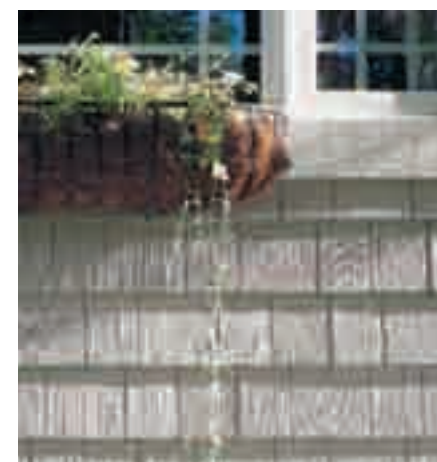

Greenbriar® Vintage Beaded soffit and Trimworks® soffit crown molding.

Trimworks 3 1/2" window trim.

Trimworks 5" window trim.

Charter Oak® invisibly-vented soffit.

Alside Premium Shakes – the classic look of deep-grained cedar shakes.